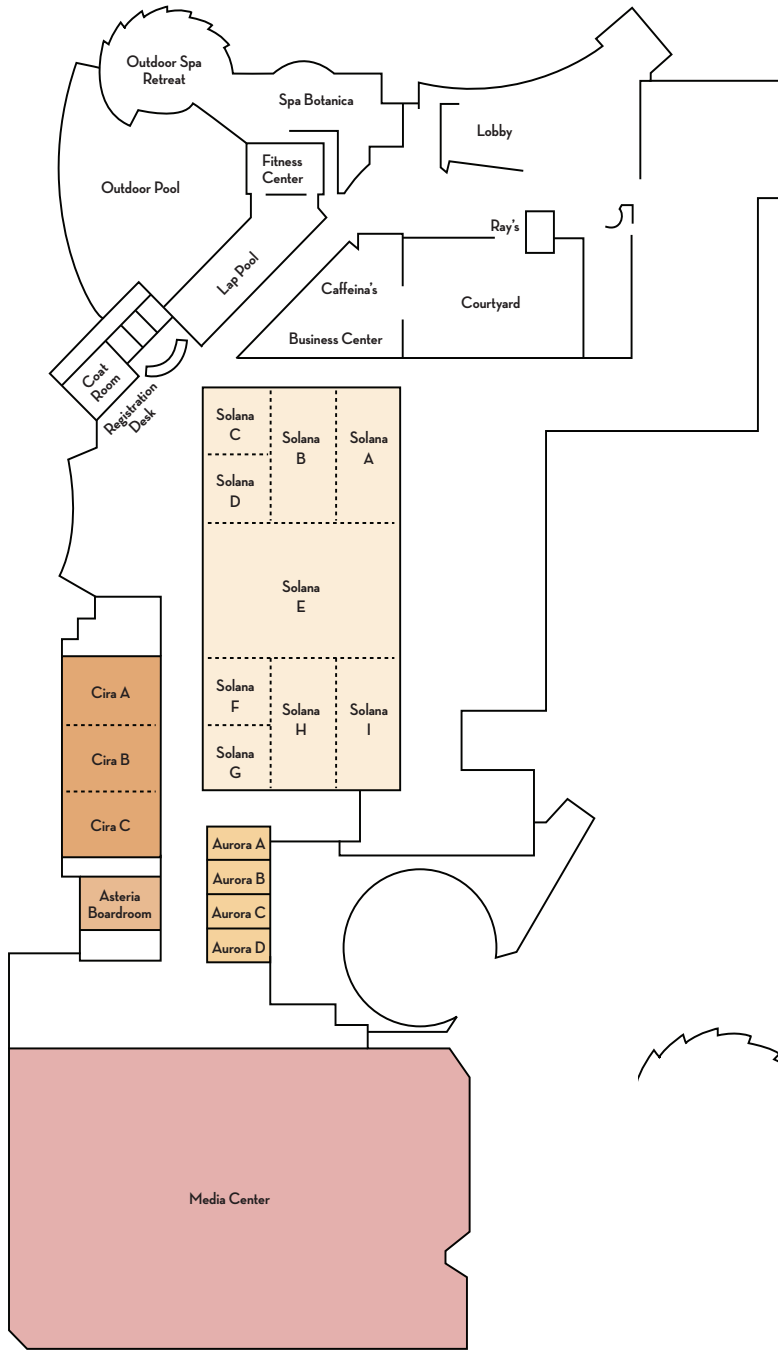

RENAISSANCE® GLENDALE HOTEL & SPA

LOBBY LEVEL

SKY HARBOR TO RENAISSANCE GLENDALE HOTEL & SPA

- Head northwest on E Sky Harbor Circle S toward E Buckeye Rd.
- Turn left
- Take ramp to I-10 W
- Keep left at the fork to continue toward I-10 W and merge onto I-10 W
- Take exit 133B to merge onto AZ Loop 101 N
- Take exit 7 for Glendale Ave.
- Keep right at the fork, follow signs for Glendale Ave. E and merge onto W Glendale Ave.
- Turn right at N 95th Ave.
- Turn left at W Coyotes Blvd.

LOWER LOBBY LEVEL

everything UNDER THE sun!