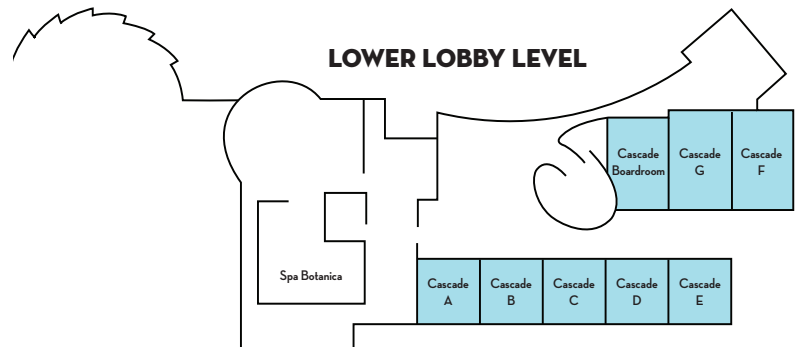

RENAISSANCE® GLENDALE HOTEL & SPA

LOBBY LEVEL

SKY HARBOR TO RENAISSANCE GLENDALE HOTEL & SPA

- Head northwest on E Sky Harbor Circle S toward E Buckeye Rd.
- Turn left
- Take ramp to I-10 W
- Keep left at the fork to continue toward I-10 W and merge onto I-10 W
- Take exit 133B to merge onto AZ Loop 101 N
- Take exit 7 for Glendale Ave.
- Keep right at the fork, follow signs for Glendale Ave. E and merge onto W Glendale Ave.
- Turn right at N 95th Ave.
- Turn left at W Coyotes Blvd.

LOWER LOBBY LEVEL

everything UNDER THE sun!