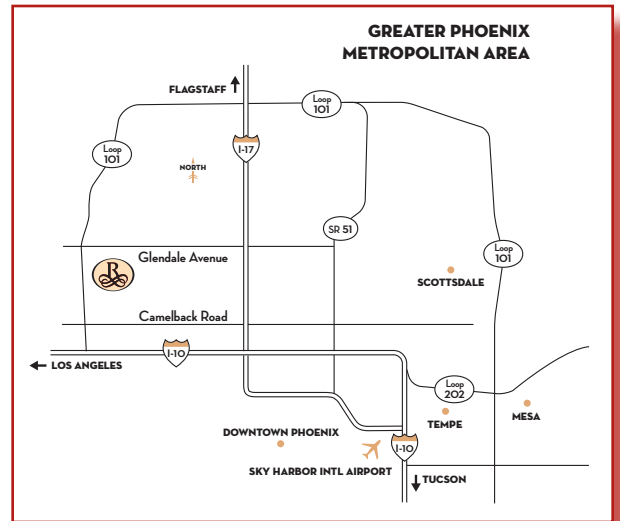

RENAISSANCE® GLENDALE HOTEL & SPA

LOBBY LEVEL

SKY HARBOR TO RENAISSANCE GLENDALE HOTEL & SPA

- Head northwest on E Sky Harbor Circle S toward E Buckeye Rd.
- Turn left
- Take ramp to I-10 W
- Keep left at the fork to continue toward I-10 W and merge onto I-10 W
- Take exit 133B to merge onto AZ Loop 101 N
- Take exit 7 for Glendale Ave.
- Keep right at the fork, follow signs for Glendale Ave. E and merge onto W Glendale Ave.
- Turn right at N 95th Ave.
- Turn left at W Coyotes Blvd.

LOWER LOBBY LEVEL

everything UNDER THE sun!